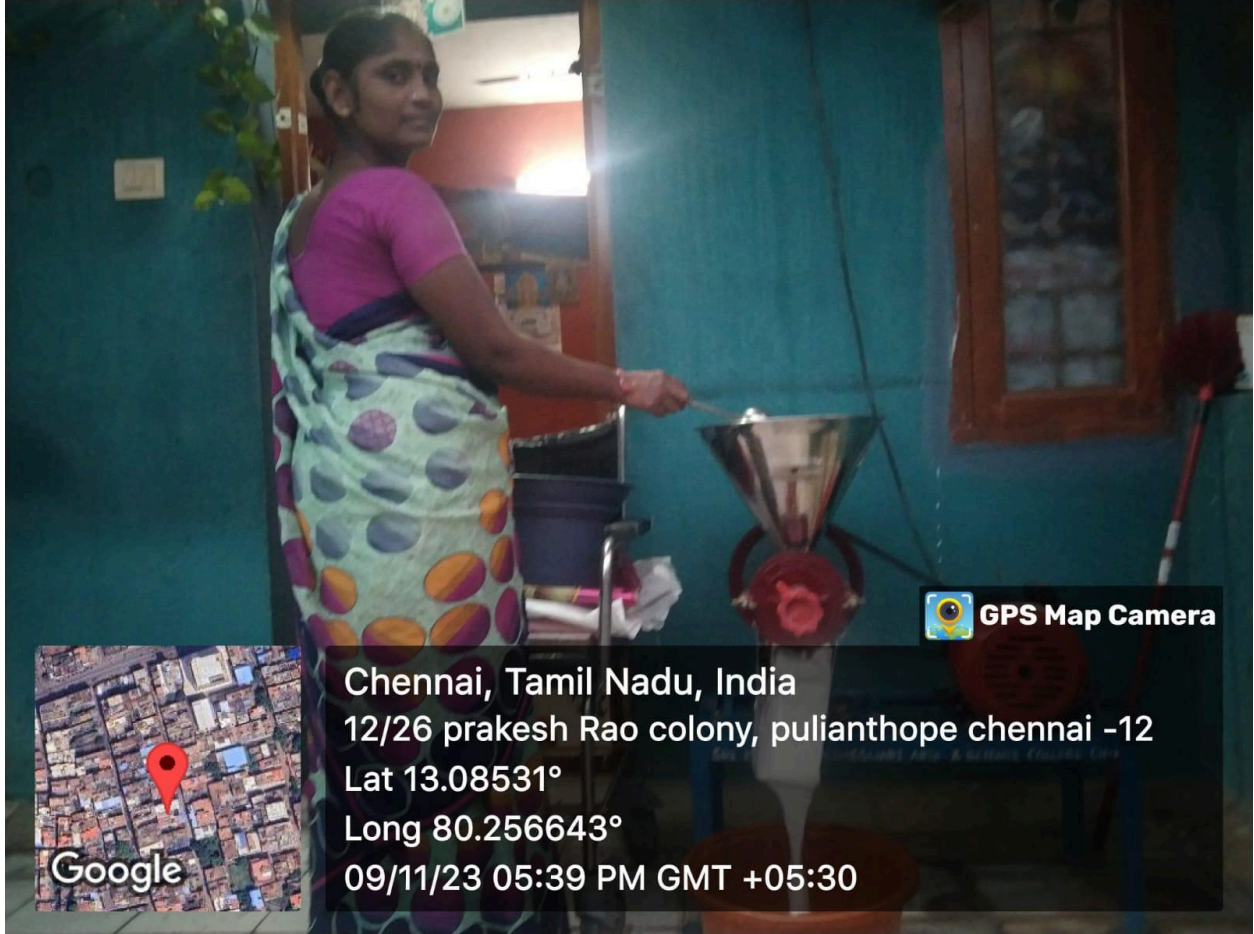

GPS Map Camera