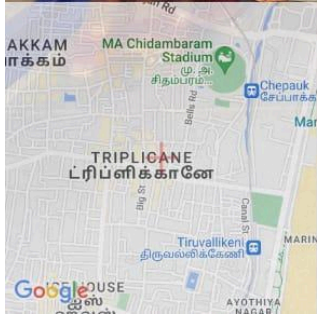

Sri Kanyaka Parameswari Arts & Science College for Women

SUPPORT TO SURVIVAL SCHEME

10.01.2024

India

2024-01-11(Thu) 10:11(am)

28°C

82°F

GPS Map Camera

MGM Nagar, Tamil Nadu, India
4, Kanagavalli Puram St, MGM Nagar, Tamil Nadu 602001, India
Lat 13.142697°
Long 79.909767°
28/04/24 08:57 PM GMT +05:30

Sri Kanyaka Parameswari Arts & Science College for Women

 GPS Map Camera

Chennai, Tamil Nadu, India

21/11, Bashyakaralu Street, Kondithope, George Town, Chennai, Tamil Nadu 600001, India

Lat 13.103933°

Long 80.277938°

27/04/24 02:41 PM GMT +05:30

Google

 **GPS Map Camera**

Chennai, Tamil Nadu, India

21/11, Basyakkaralu Street, Kondithope, George Town, Chennai, Tamil Nadu 600001, India

Lat 13.10392°

Long 80.27794°

10/11/23 01:18 PM GMT +05:30

 GPS Map Camera

Chennai, Tamil Nadu, India